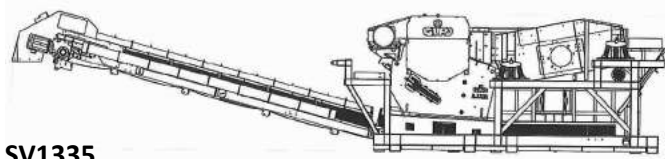

Exposé

MAQUIyTEC
Maquinaria y Tecnologías

GIPO B 1370

Jaw crusher

Alicante, 23.10.2020

MAQUIyTEC
Spain - Germany - Peru

 www.MAQUIyTEC.com
 0034 - 666 - 48.88.48
 0049 - 39932 - 19560

Jaw crusher - GIPO B 1370

Offer number: A-201022-2012-01
 Year of construction: 2012
 Brand: GIPO
 Model: B 1370
 Capacity: 1000 t/h maximum

Two units available

Build by components:

1. Unit complete

- Pre-screening
 - Type: SV1335
 - Usable width: 1300 mm
 - Usable length: 3500 mm
- Electric motor drive
 - Power: 132.0 kW
- Jaw crusher
 - Inlet opening: 1320 x 680 mm
 - Minimum gap width: 70 mm
 - Maximum gap width: 200 mm
- Crusher discharge belt
 - Type: FB 14156
 - Belt width: 1400 mm
- Overall Dimensions
 - Length: 17,800 mm
 - Width: 3,200 mm
 - Height: 3,750 mm