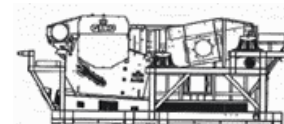

2. Unit only crusher

- Like unit 1
- Without Motor
- Without Conveyors
- Only Chassis + Pre-screening and Crusher

Status:

The crusher is in good conditions!
Sales price on demand!