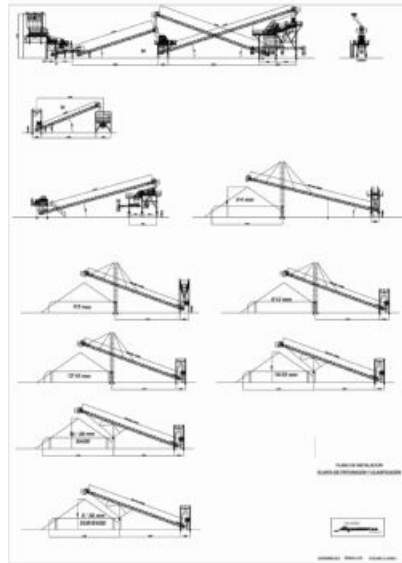

Build by components:

- Primary Jaw Crusher METSO C-96
- Secondary ALQUEZAR, Model BMTA- 10.10.4, impact crusher
- Tercery ALQUEZAR Model VA-2250, vertical shaft impact crusher
- Control Cabinet included
- Control Cabinet Included
- Storage Cabinet Included
- All motors are brand ABB y/or SIEMENS

More detailed data on demand

Status:

Located in South America

The plant is in good conditions!
Sales price on demand!

Photos:

To see the photos in higher resolution please visit our web site.
<http://www.maquiytec.com/ph/planta-trit-cu.htm>